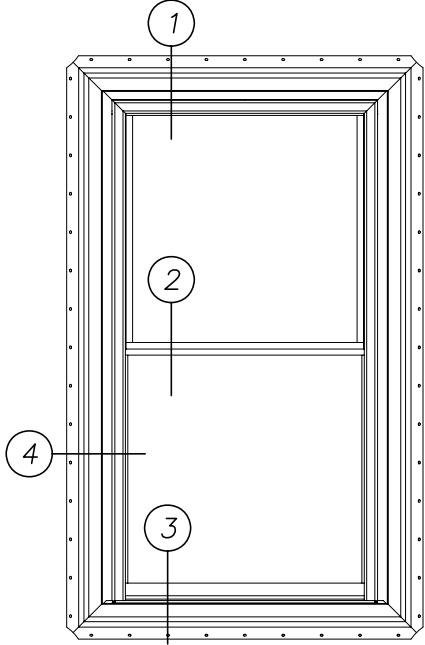

Harvey Industries, Inc.
 Vicon Single Hung
 W/ 908 Casing 4-Sides
 (1/2 Scale)

Window Height
 + 4 1/4"

(1/20)