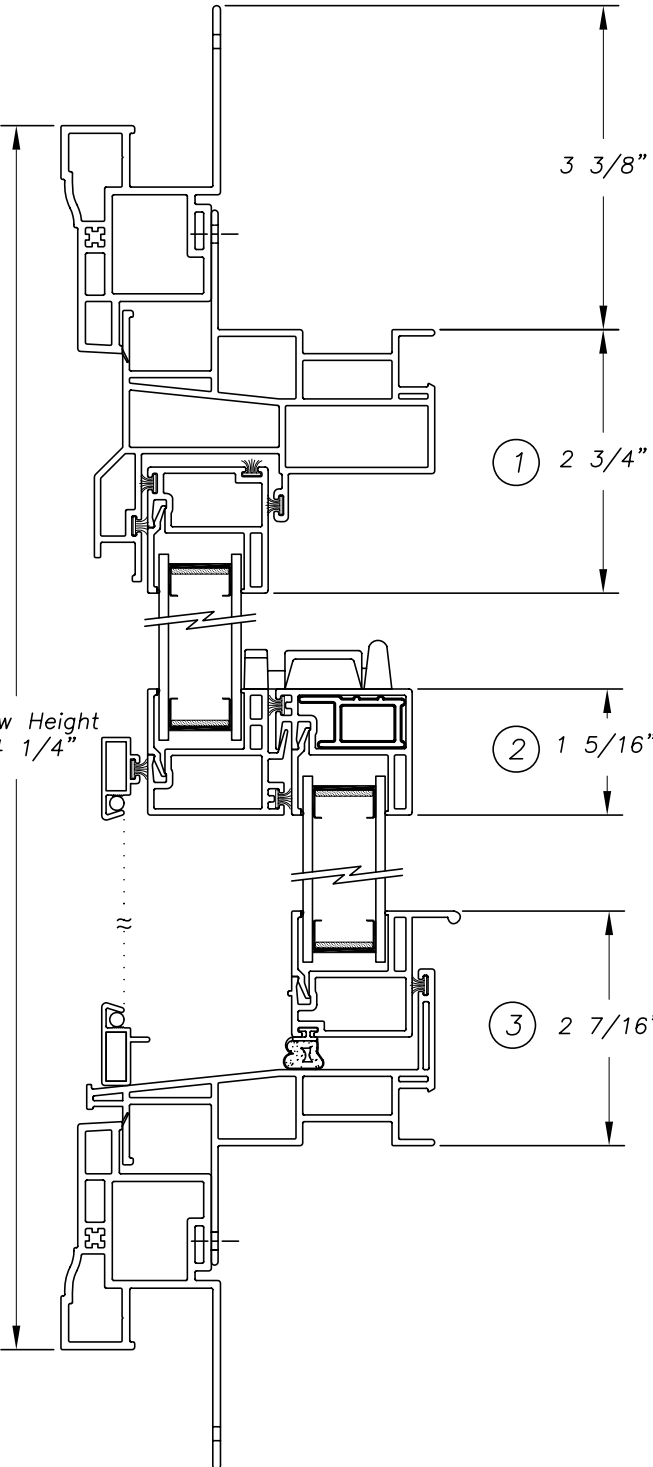

Harvey Industries, Inc.
 Vicon Single Hung
 W/ 908 Casing 4-Sides
 (1/2 Scale)

Window Height
 + 4 1/4"

(1/20)